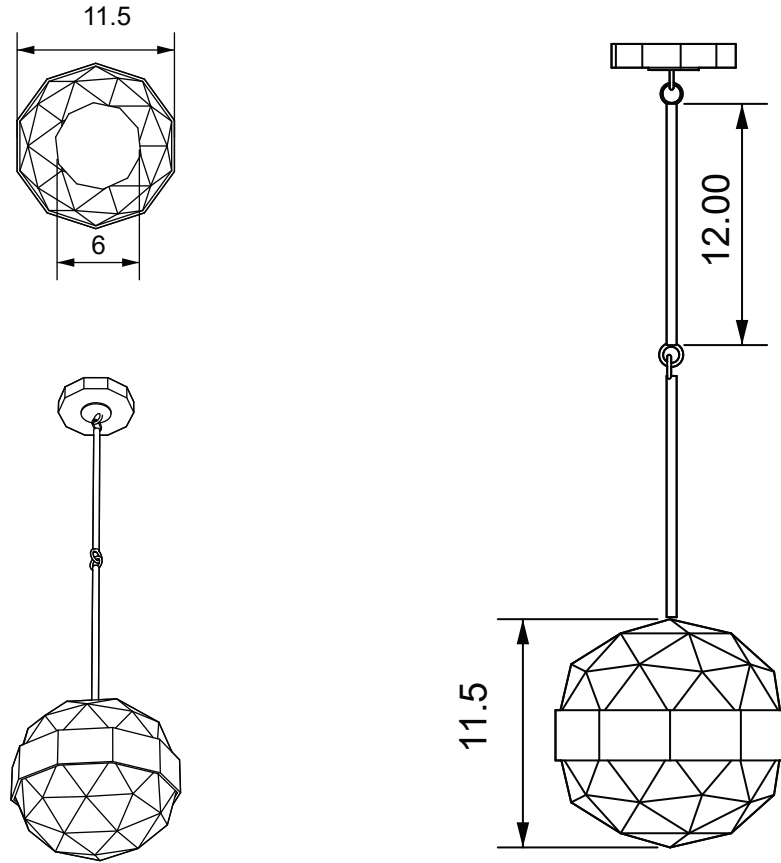

K A L I N A S E N O V

www.kalinasenov.com

info@kalinasenov.com

t. +1 912 503 5005

A R R A Y
S I N G L E

A R R A Y S I N G L E

Dimensions: L: 11.5" | H: variable" | W: 11.5"

Materials: Glass | Carrara marble | Brass

Bulbs: 2 x E26 LED bulb

Suspension: custom length

Lead time: 10 to 12 weeks

A R R A Y S I N G L E : G L A S S O P T I O N S

S L A T E

I C E

*custom options available