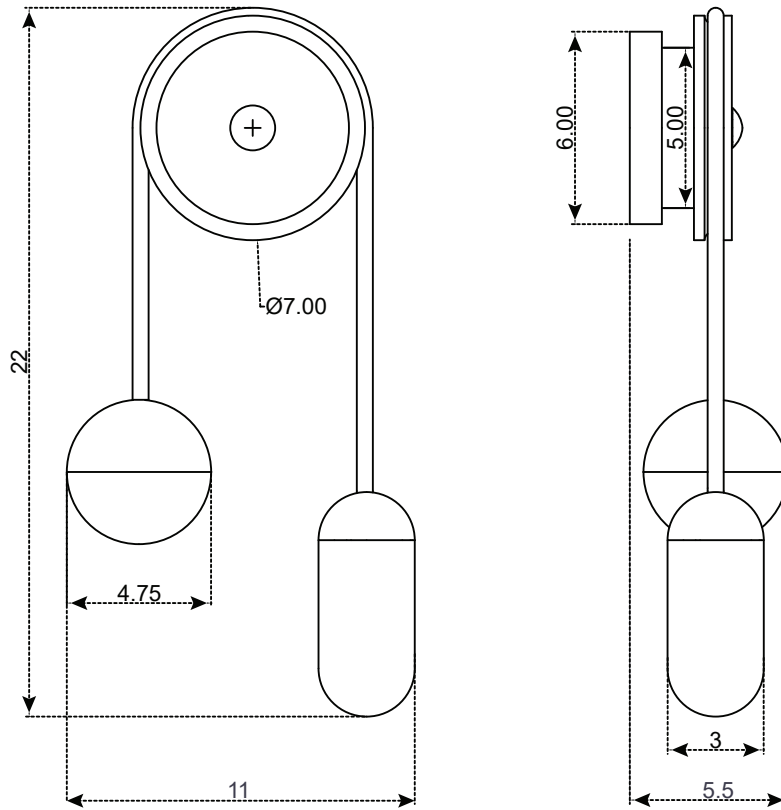

## M E R I D I A N S C O N C E

Dimensions: L: 5.5" | H: 22" | W: 11"

Materials: marble | machined brass | hand blown glass

Bulbs: 2 x E-12 LED bulb | 2700 K | 3.5W | 650 lumens total output

Lead Time: 8-12 weeks