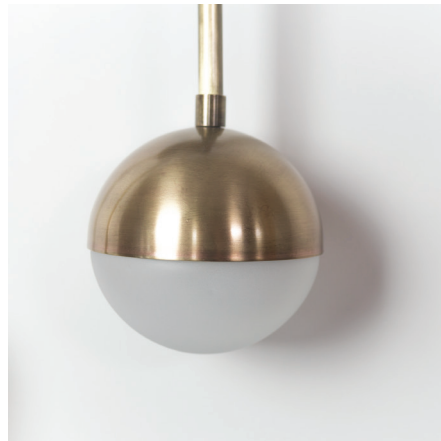

M E R I D I A N F I N I S H E S

AGED BRASS