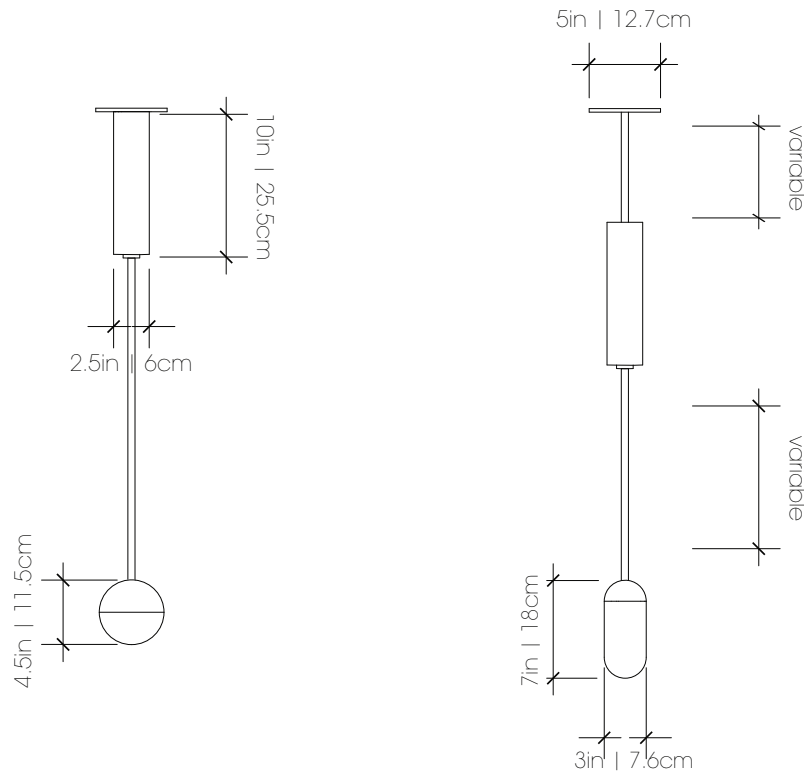

K A L I N A S E N O V

www.kalinasenov.com

info@kalinasenov.com

t. +1 617 530 0726

M E R I D I A N
S I N G L E P E N D A N T

M E R I D I A N S I N G L E P E N D A N T

Dimensions: L: 5" oblong or 4.5" round | H: variable | W: 3" or 4.5"

Materials: marble | machined brass | hand blown glass

Suspension: please specify drop

Marble options: white | black

Canopy: Ø: 5" | H: .25"

Bulbs: G 9 LED bulb | 2700 K | 3.5W | 350 lumens output

Lead Time: 8-12 weeks