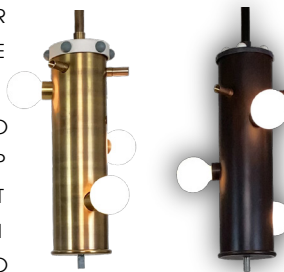

C
O
R
E

O
P
T
I
O
N
S