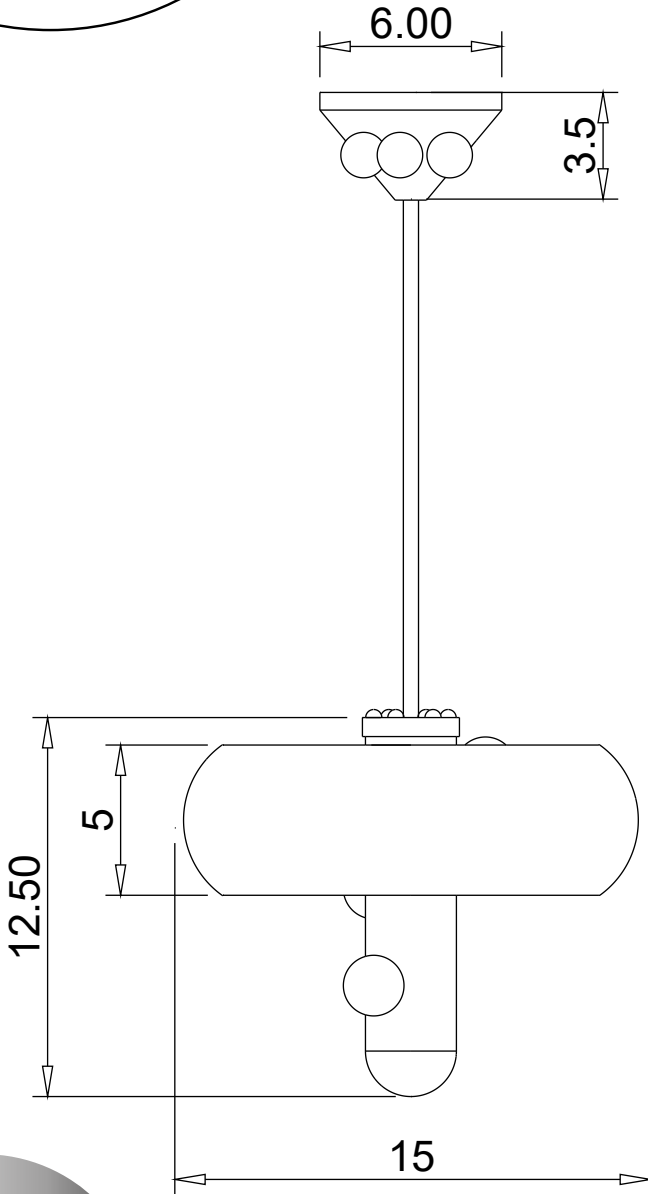

K A L I N A S E N O V

www.kalinasenov.com

info@kalinasenov.com

t. +1 912 503 5005

KEVIN

KEVIN

Dimensions:

L: 15" | H: 12.5" /variable suspension | W: 15"

Canopy: 6"

Weight: 6 lb

Materials: Brass | Manmade Clay

Bulbs:

3 x candelabra base G-16.5 LED bulbs

Total Lumen Output 1200

R
I
N
G

O
P
T
I
O
N
S