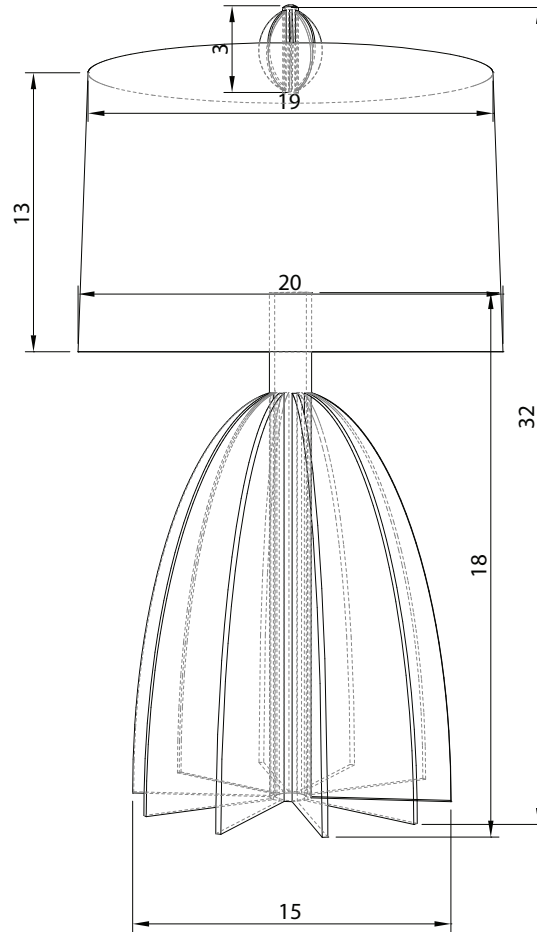

K A L I N A S E N O V

www.kalinasenov.com

info@kalinasenov.com

t. +1 912 503 5005

F L U T E _ W I D E

F L U T E _ W I D E

Dimensions: L: 20" | H: 32" | W: 20"

Handbuilt Ceramic Lamp

Natural color fine linen lampshade

Fabric Covered Power Cord

Full Range Dimmer

Bulbs: 1 x A19 LED Bulbs, 2700K, Included with each lamp

F L U T E _ W I D E F I N I S H E S

R E F L E C T I V E B L A C K

L I G H T L A V A