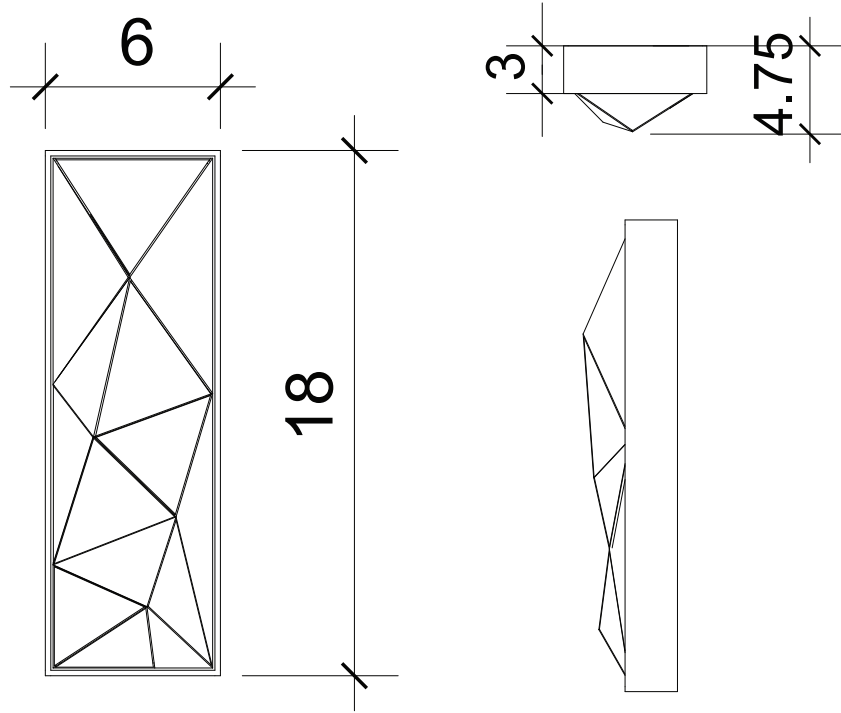

## G E M \_ G O L D

Dimensions: L: 6" | H: 18" | W: 4.75"

Materials: glass | brass | gold leaf

Bulbs: 2 x T8 E26 base LED bulb | 2700 K | 6W | 1100 lumens total output

Lead Time: 8-12 weeks