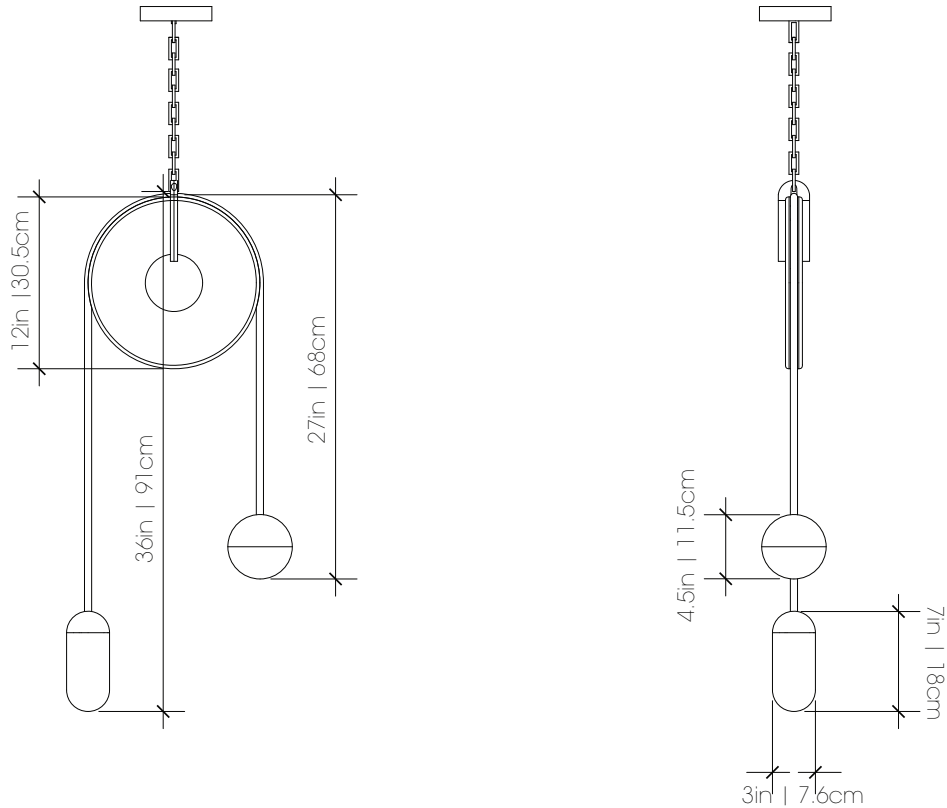

K A L I N A S E N O V

www.kalinasenov.com

info@kalinasenov.com

t. +1 912 503 5005

M E R I D I A N

M E R I D I A N

Dimensions: L: 12" | H: 36" | W: 4.5"

Materials: marble | machined brass | hand blown glass

Suspension: includes 1.5 feet cast brass chain

Canopy: Ø: 5" | H: 1"

Bulbs: 2 x G 9 LED bulb | 2700 K | 3.5W | 650 lumens total output

Lead Time: 8-12 weeks

M E R I D I A N
F I N I S H E S

Brushed Brass

Blackened Brass